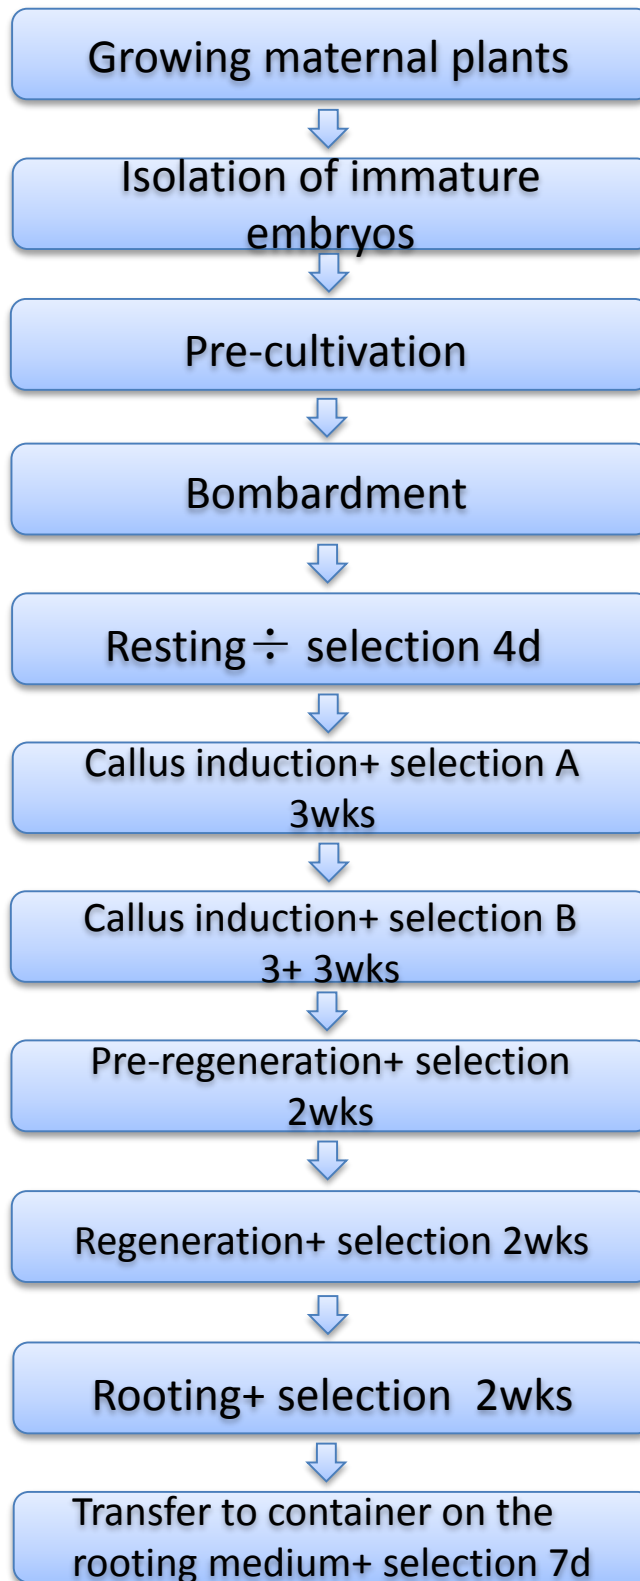

Modified Maize Biolistic Transformation

From transformation to greenhouse : 16-20 wks